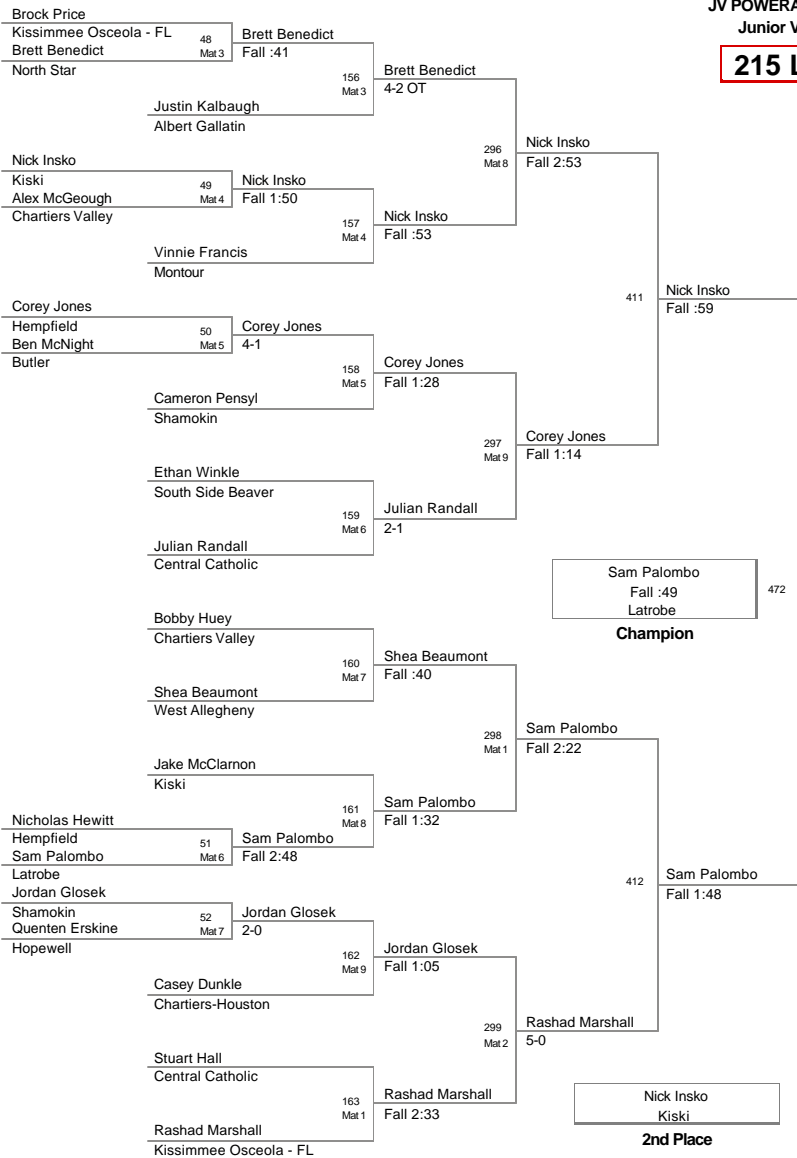

JV POWERADE - 2010

Junior Varsity

215 Lbs