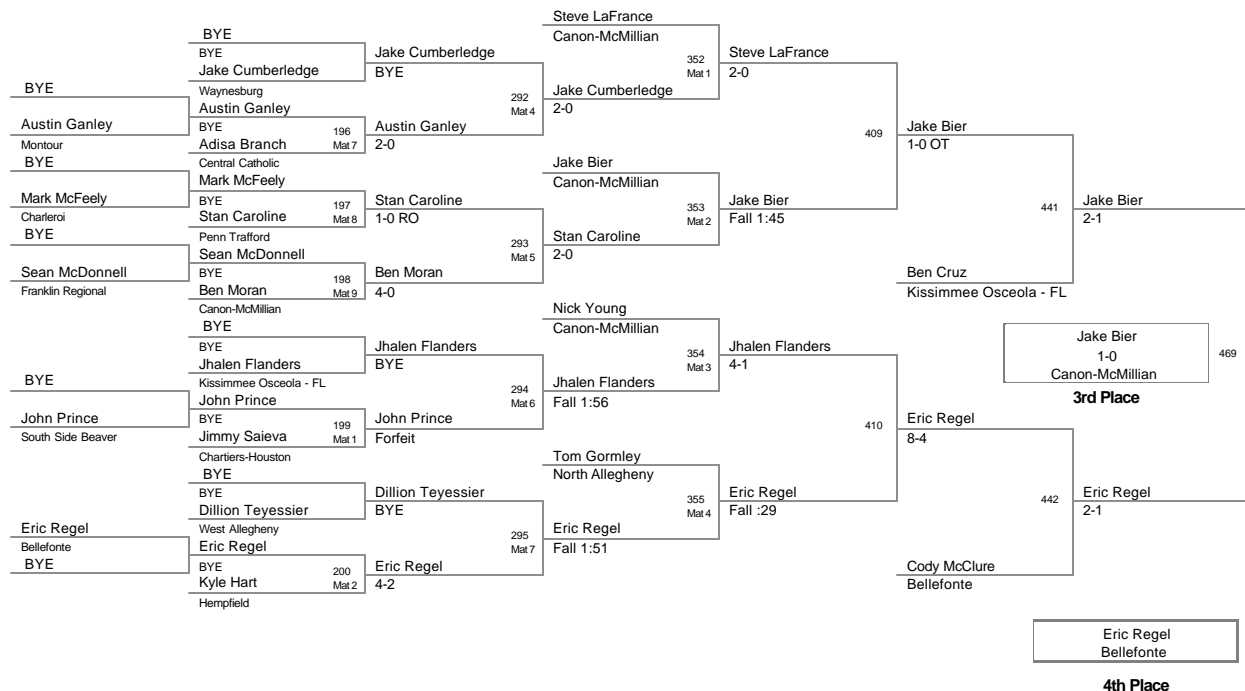

4th Place

JV POWERADE - 2010

Junior Varsity

160 Lbs

JV POWERADE - 2010

Junior Varsity

189 Lbs

JV POWERADE - 2010