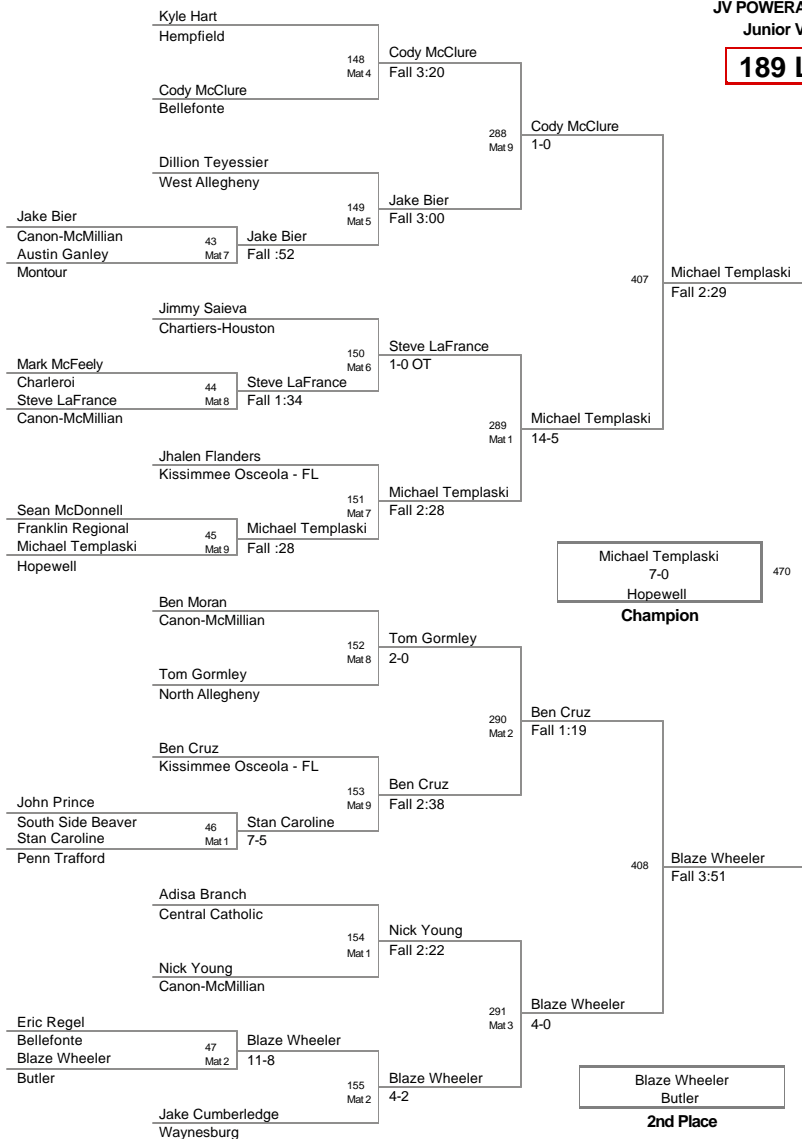

4th Place

JV POWERADE - 2010

Junior Varsity

160 Lbs

JV POWERADE - 2010

Junior Varsity

189 Lbs

JV POWERADE - 2010