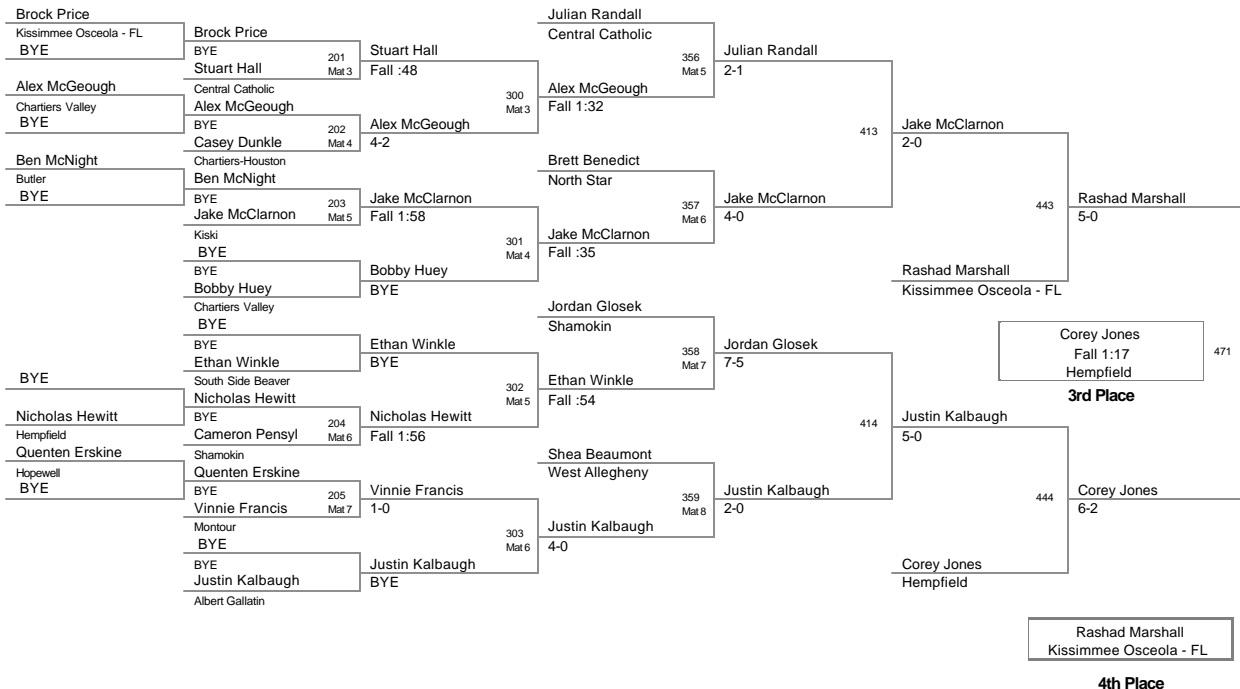

JV POWERADE - 2010

Junior Varsity

215 Lbs