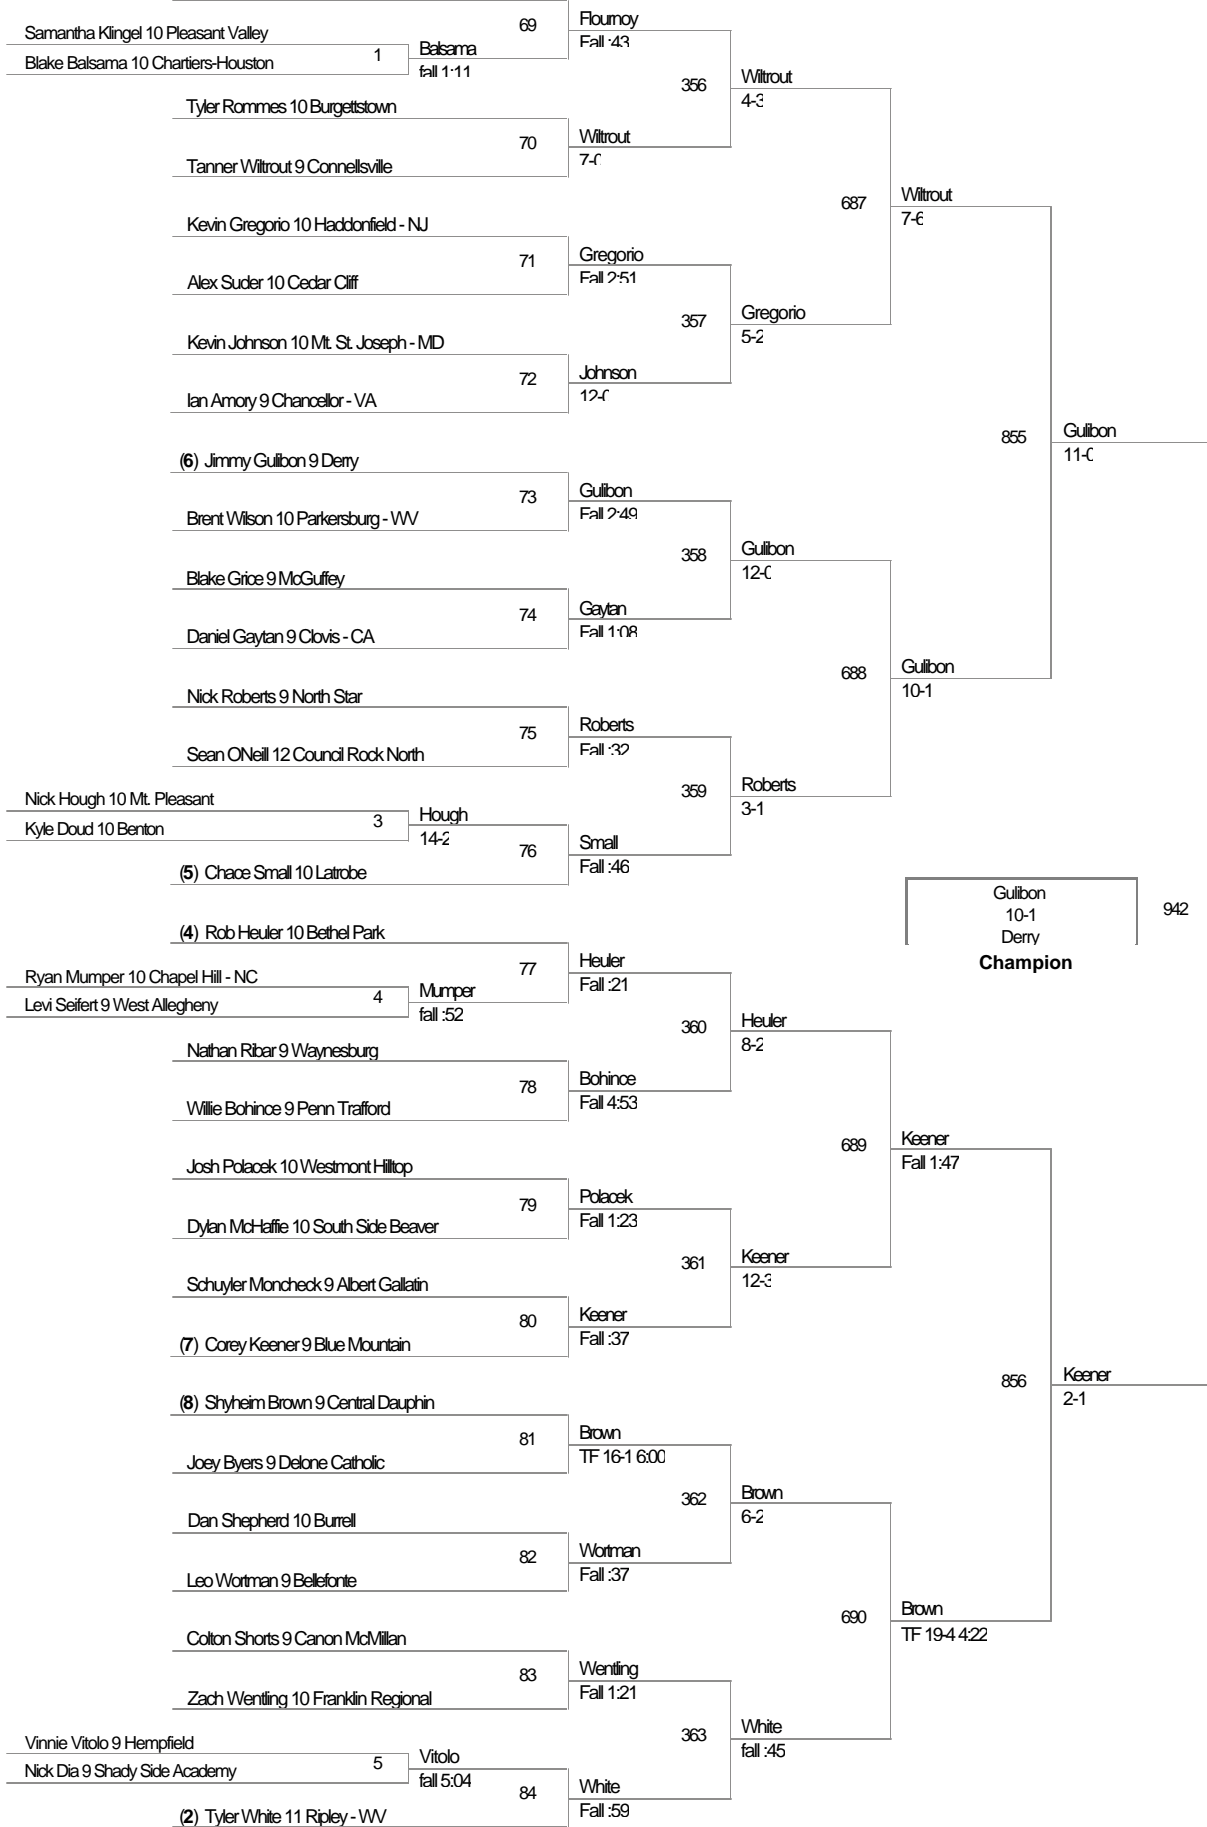

Plc	Points	Team	CH	CONS
1	206.5	Central Dauphin	-	-
2	172	Shady Side Academy	-	-
3	165	Blue Mountain	-	-
4	157.5	Clovis - CA	-	-
5	136	Hempfield	-	-
5	136	Westmont Hilltop	-	-
7	132.5	Bellefonte	-	-
8	128.5	Latrobe	-	-
8	128.5	Penn Trafford	-	-
10	125	Benton	-	-
11	118.5	Mt. St. Joseph - MD	-	-
12	117	Derry	-	-
13	110	Bethel Park	-	-
14	99.5	Burrell	-	-
15	96.5	Connellsville	-	-
16	92.5	Albert Gallatin	-	-
17	90	Fauquier - VA	-	-
18	85	Canon McMillan	-	-
19	83	Waverly - NY	-	-
20	82	Cedar Cliff	-	-
21	78	Franklin Regional	-	-
22	64.5	Delone Catholic	-	-
23	59.5	Haddonfield - NJ	-	-
24	59	Council Rock North	-	-
25	55.5	Ripley - WV	-	-
26	54.5	West Allegheny	-	-
27	54	Chartiers-Houston	-	-
27	54	Waynesburg	-	-
29	52	Chapel Hill - NC	-	-
29	52	Mt. Pleasant	-	-
31	48	South Side Beaver	-	-
32	47.5	Pleasant Valley	-	-
33	44	Chancellor - VA	-	-
34	42	Clovis West - CA	-	-
35	40	Burgettstown	-	-
36	38	State College	-	-
37	34	Parkersburg - WV	-	-
38	33	North Star	-	-
39	26	McGuffey	-	-
40	18.5	Trinity	-	-
41	16	West Greene	-	-
42	10	Harrison - GA	-	-

(1) Greg Flounoy 10 Fauquier - VA

103 Lbs

Consy Rosters Robsy Robsy Robsy Robsy Robsy Robsy Robsy Robs

112 Lbs

Consy Ruggles Robinsy Robinsy Robinsy Robinsy Robinsy Robinsy Robinsy

(1) Shane Young 12 Penn Trafford