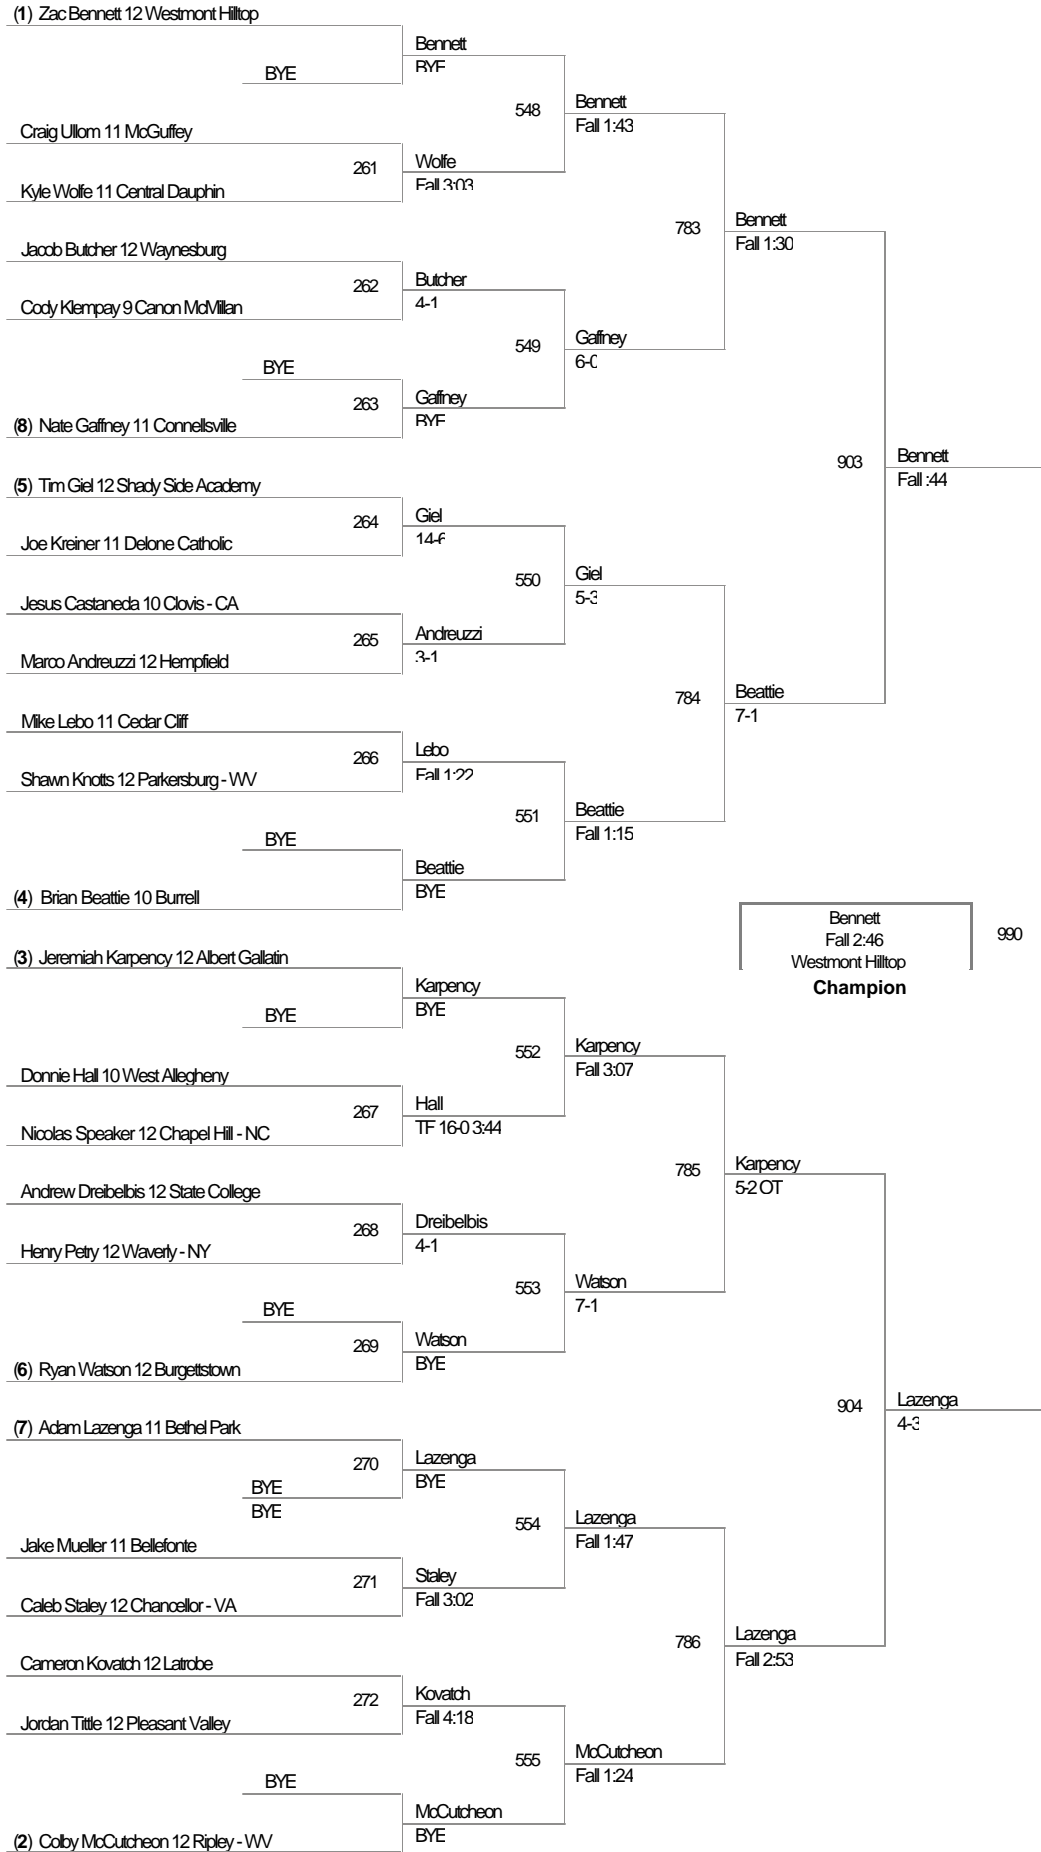

(1) Greg Flounoy 10 Fauquier - VA

103 Lbs

Consy Rosters Robsy Robsy Robsy Robsy Robsy Robsy Robsy Robs

112 Lbs

Consy Ruggles Robinsy Robinsy Robinsy Robinsy Robinsy Robinsy Robinsy

(1) Shane Young 12 Penn Trafford

(1) Nathan Pennesi 12 Latrobe

125 Lbs

Consy Kungy Kony Kony Kony Kony Kony Kony Kony

(1) Josh Kindig 11 Blue Mountain

(1) Scott Sakaguchi 12 Clovis - CA

152 Lbs

Consy Ruggles Robinsy Robinsy Robinsy Robinsy Robinsy Robinsy Robinsy

(1) Daniel McGillivray 12 Fauquier - VA

189 Lbs

Consy Kibisy Kibisy Kibisy Kibisy Kibisy Kibisy Kibisy Kibisy

215 Lbs

Consy Ruggs Ruggs Ruggs Ruggs Ruggs Ruggs Ruggs

285 Lbs

Consy Rugby 285 Lbs