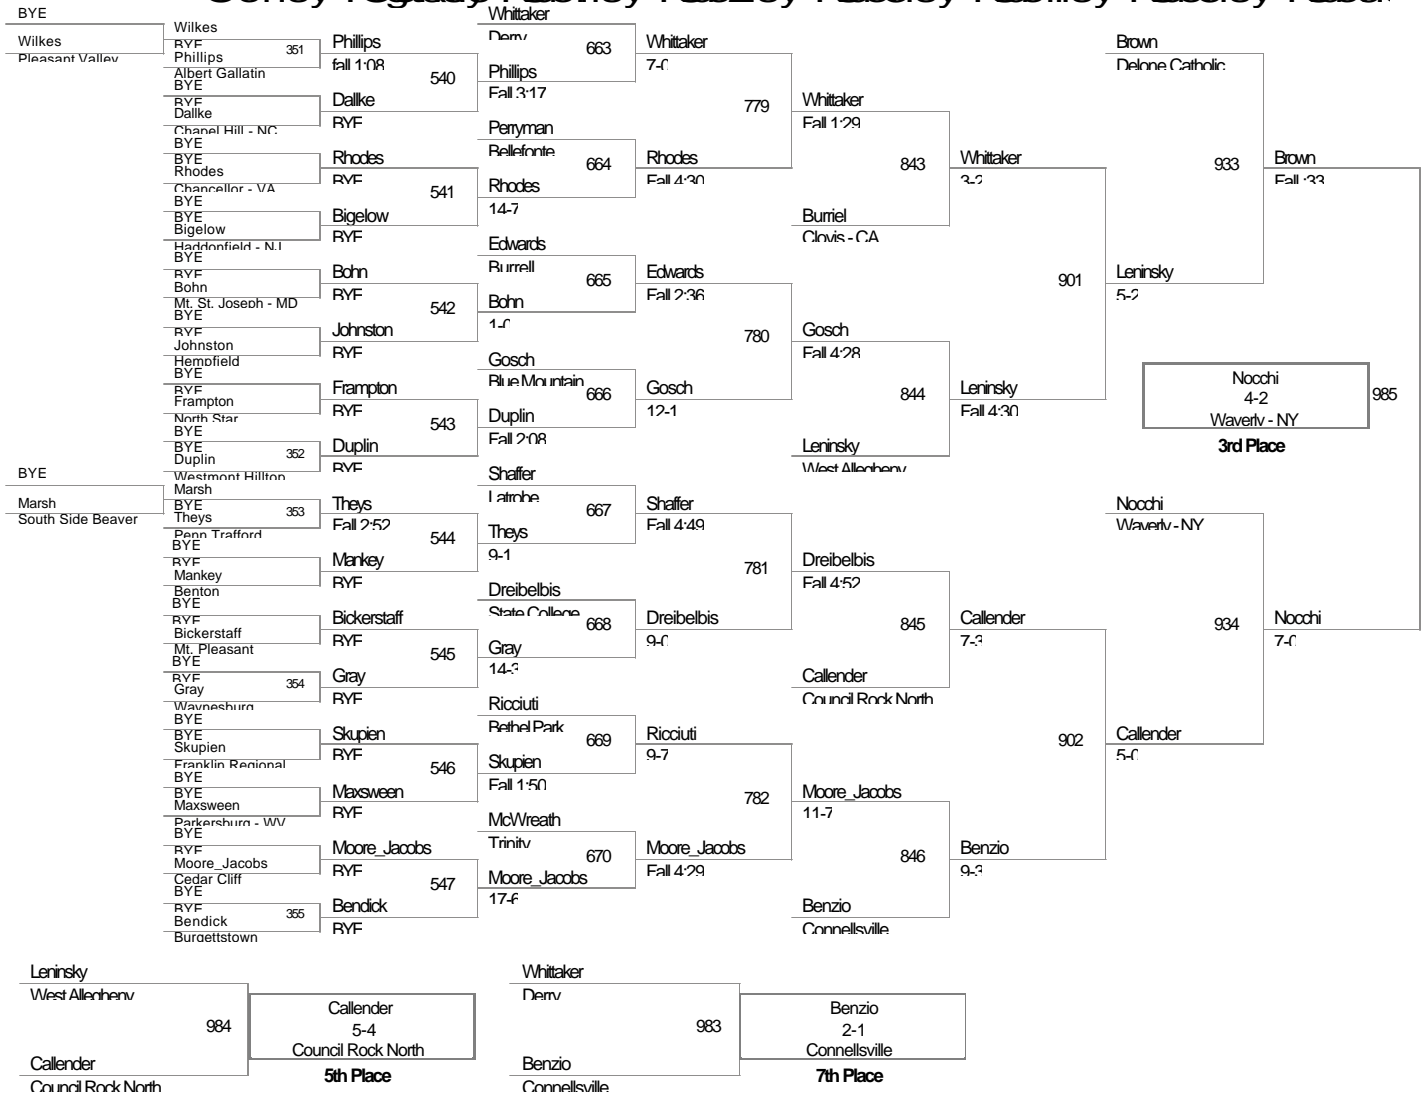

(1) Greg Flounoy 10 Fauquier - VA

103 Lbs

Consy Rosters Robsy Robsy Robsy Robsy Robsy Robsy Robsy Robs

112 Lbs

Consy Ruggles Robinsy Robinsy Robinsy Robinsy Robinsy Robinsy Robinsy

(1) Shane Young 12 Penn Trafford

(1) Nathan Pennesi 12 Latrobe

125 Lbs

Consy Kungy Kony Kony Kony Kony Kony Kony Kony

(1) Josh Kindig 11 Blue Mountain

(1) Scott Sakaguchi 12 Clovis - CA

152 Lbs

Consy Ruggles Robinsy Robinsy Robinsy Robinsy Robinsy Robinsy Robinsy

(1) Daniel McGillivray 12 Fauquier - VA

189 Lbs

Consy Kibisy Kibisy Kibisy Kibisy Kibisy Kibisy Kibisy Kibisy

215 Lbs

Consy Ruggs Ruggs Ruggs Ruggs Ruggs Ruggs Ruggs

285 Lbs

Consy Rugby 285 Lbs