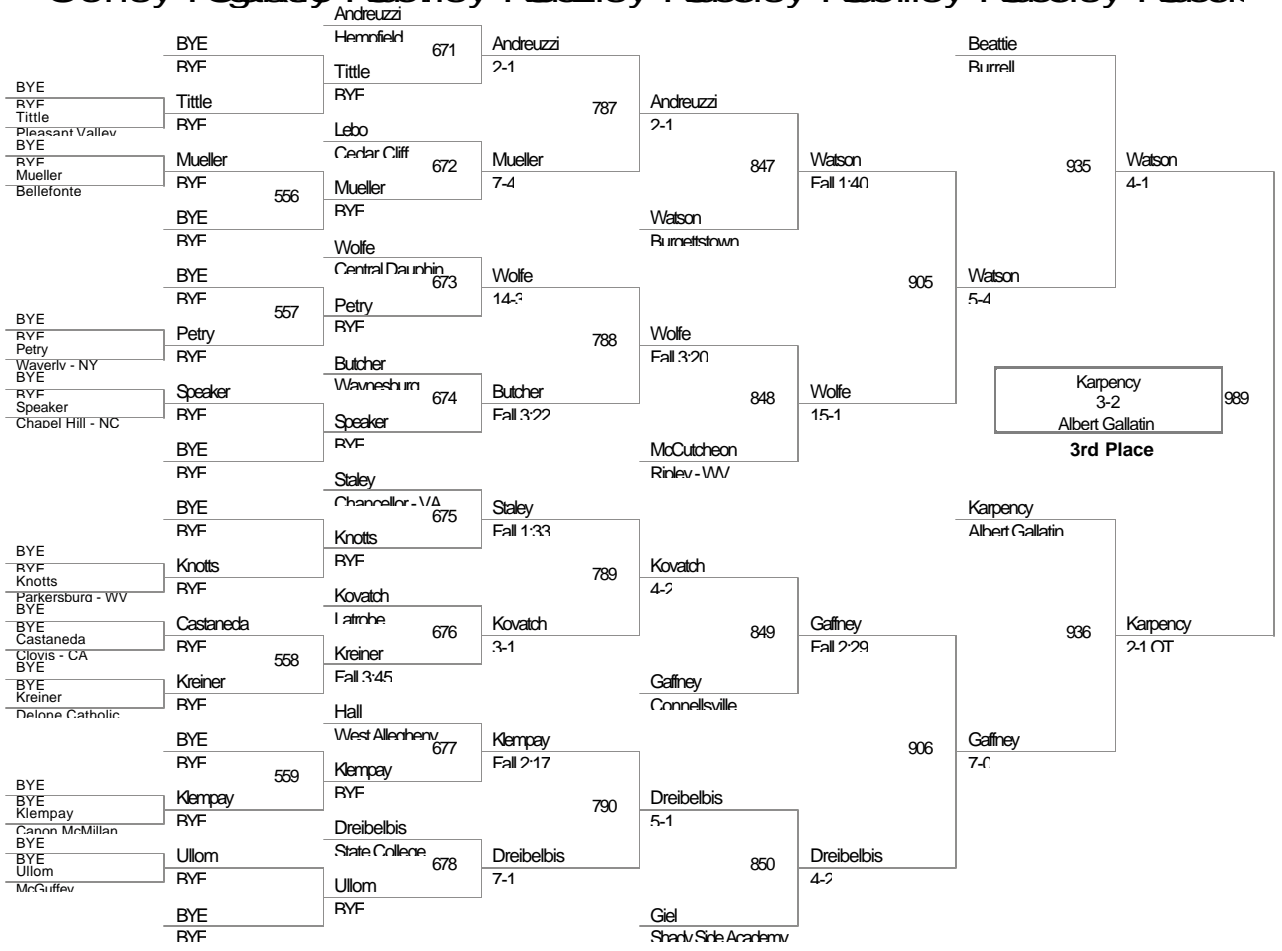

(1) Daniel McGillivray 12 Fauquier - VA

189 Lbs

Consy Kibisy Kibisy Kibisy Kibisy Kibisy Kibisy Kibisy Kibisy

215 Lbs

Consy Ruggs Ruggs Ruggs Ruggs Ruggs Ruggs Ruggs

285 Lbs

Consy Rugby 285 Lbs