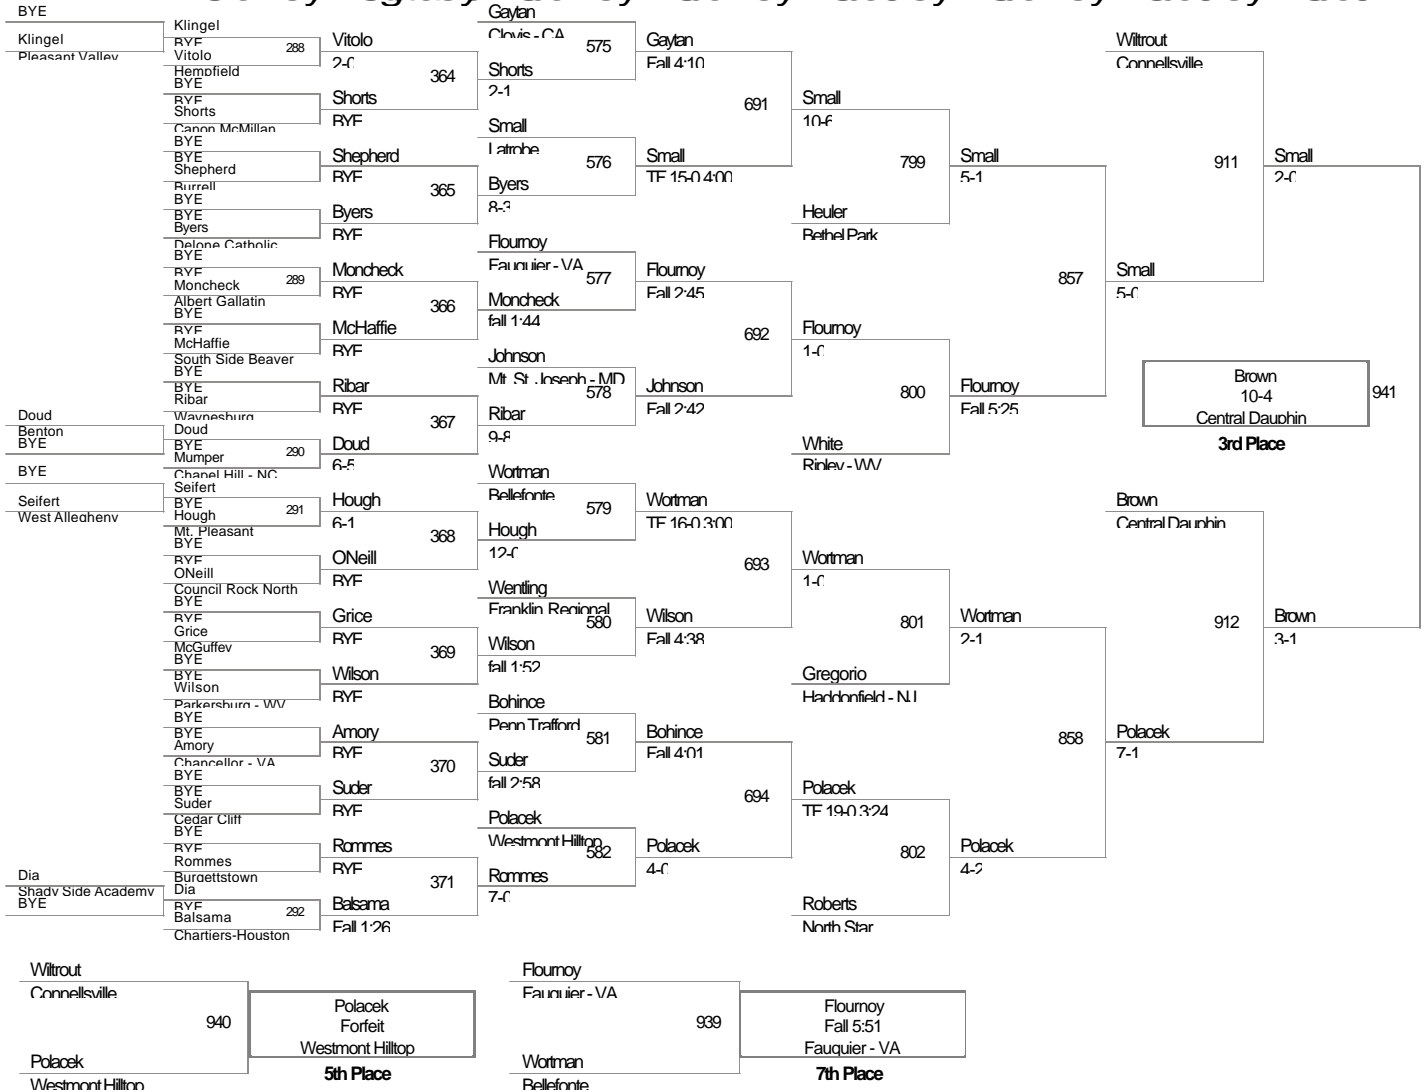

Plc	Points	Team	CH	CONS
1	206.5	Central Dauphin	-	-
2	172	Shady Side Academy	-	-
3	165	Blue Mountain	-	-
4	157.5	Clovis - CA	-	-
5	136	Hempfield	-	-
5	136	Westmont Hilltop	-	-
7	132.5	Bellefonte	-	-
8	128.5	Latrobe	-	-
8	128.5	Penn Trafford	-	-
10	125	Benton	-	-
11	118.5	Mt. St. Joseph - MD	-	-
12	117	Derry	-	-
13	110	Bethel Park	-	-
14	99.5	Burrell	-	-
15	96.5	Connellsville	-	-
16	92.5	Albert Gallatin	-	-
17	90	Fauquier - VA	-	-
18	85	Canon McMillan	-	-
19	83	Waverly - NY	-	-
20	82	Cedar Cliff	-	-
21	78	Franklin Regional	-	-
22	64.5	Delone Catholic	-	-
23	59.5	Haddonfield - NJ	-	-
24	59	Council Rock North	-	-
25	55.5	Ripley - WV	-	-
26	54.5	West Allegheny	-	-
27	54	Chartiers-Houston	-	-
27	54	Waynesburg	-	-
29	52	Chapel Hill - NC	-	-
29	52	Mt. Pleasant	-	-
31	48	South Side Beaver	-	-
32	47.5	Pleasant Valley	-	-
33	44	Chancellor - VA	-	-
34	42	Clovis West - CA	-	-
35	40	Burgettstown	-	-
36	38	State College	-	-
37	34	Parkersburg - WV	-	-
38	33	North Star	-	-
39	26	McGuffey	-	-
40	18.5	Trinity	-	-
41	16	West Greene	-	-
42	10	Harrison - GA	-	-

(1) Greg Flounoy 10 Fauquier - VA

103 Lbs

Consy Rosters Robsy Robsy Robsy Robsy Robsy Robsy Robsy Robs

112 Lbs

Consy Ruggles Robinsy Robinsy Robinsy Robinsy Robinsy Robinsy Robinsy

(1) Shane Young 12 Penn Trafford

(1) Nathan Pennesi 12 Latrobe

125 Lbs

Consy Kungy Kony Kony Kony Kony Kony Kony Kony

(1) Josh Kindig 11 Blue Mountain

(1) Scott Sakaguchi 12 Clovis - CA

152 Lbs

Consy Ruggles Robinsy Robinsy Robinsy Robinsy Robinsy Robinsy Robinsy