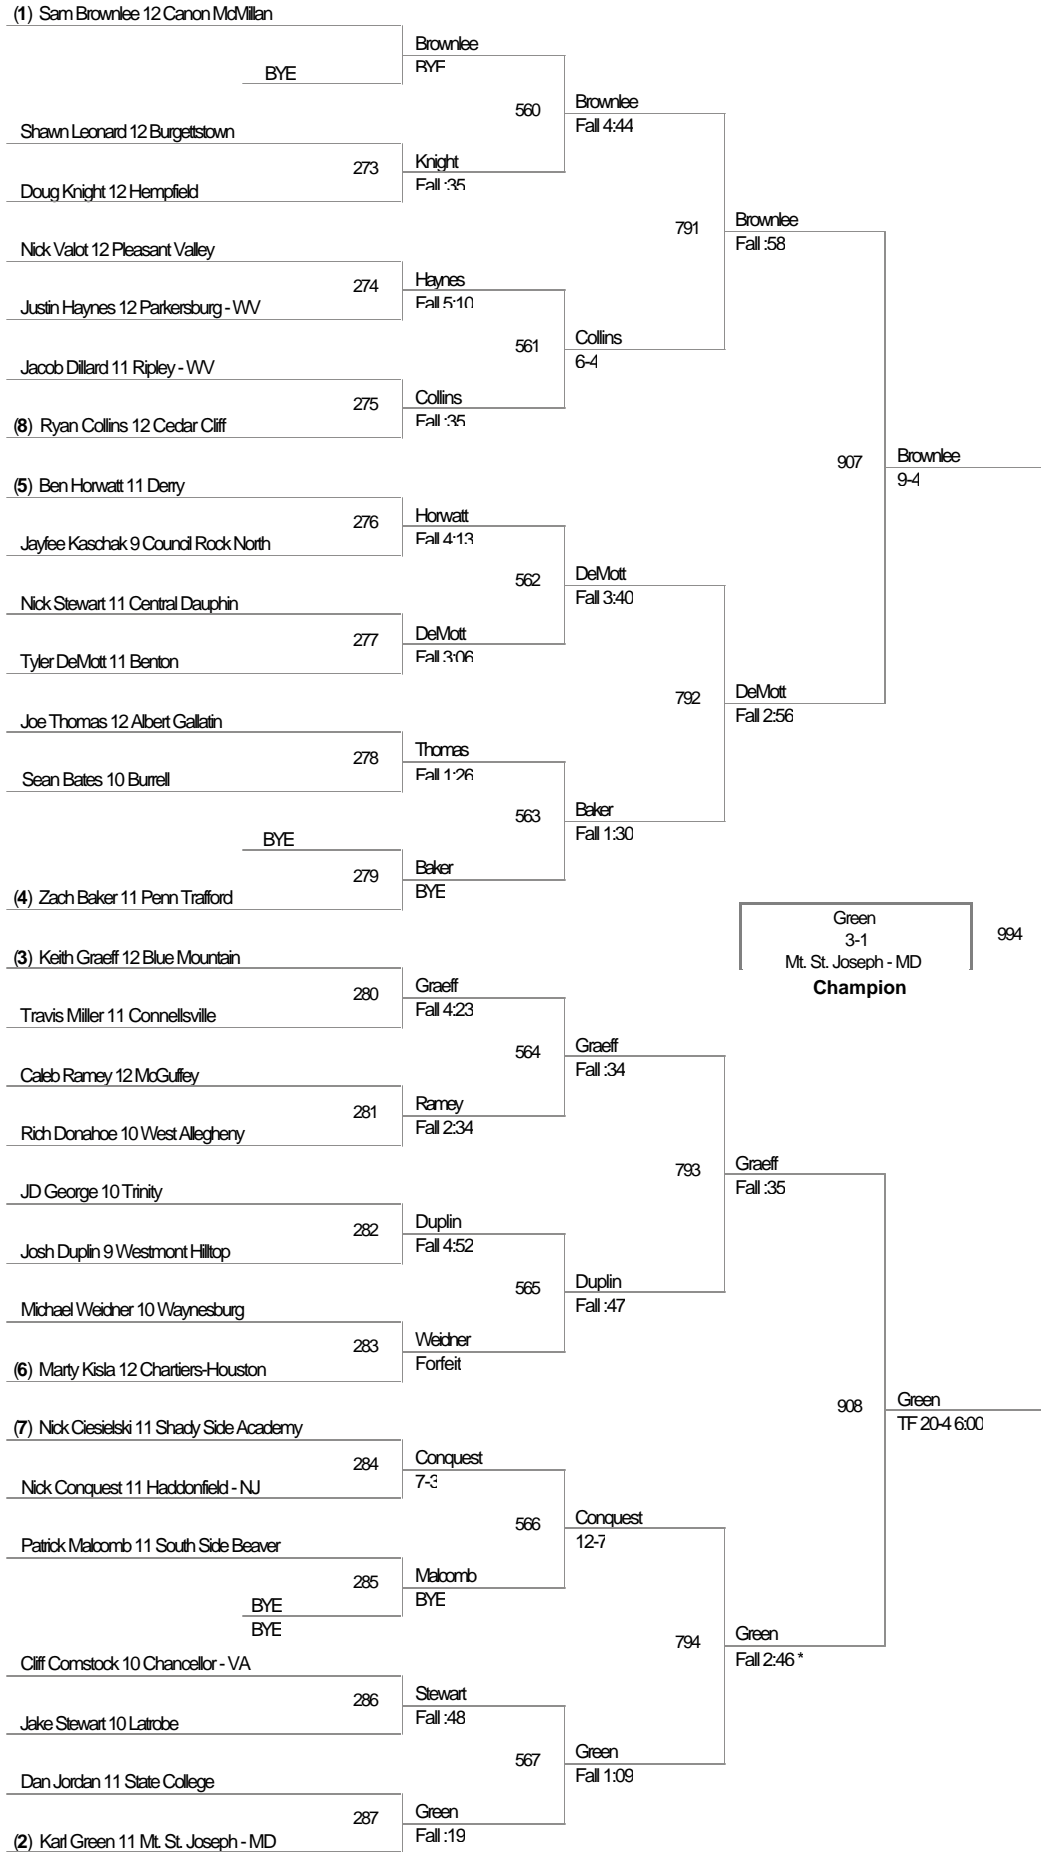

(1) Greg Flounoy 10 Fauquier - VA

103 Lbs

Consy Rosters Robsy Robsy Robsy Robsy Robsy Robsy Robsy Robs

112 Lbs

Consy Ruggles Robinsy Robinsy Robinsy Robinsy Robinsy Robinsy Robinsy

(1) Shane Young 12 Penn Trafford

(1) Nathan Pennesi 12 Latrobe

125 Lbs

Consy Kungy Kony Kony Kony Kony Kony Kony Kony

(1) Josh Kindig 11 Blue Mountain

(1) Scott Sakaguchi 12 Clovis - CA

152 Lbs

Consy Ruggles Robinsy Robinsy Robinsy Robinsy Robinsy Robinsy Robinsy

(1) Daniel McGillivray 12 Fauquier - VA

189 Lbs

Consy Kibisy Kibisy Kibisy Kibisy Kibisy Kibisy Kibisy Kibisy

215 Lbs

Consy Ruggs Ruggs Ruggs Ruggs Ruggs Ruggs Ruggs

285 Lbs

Consy Rugby 285 Lbs